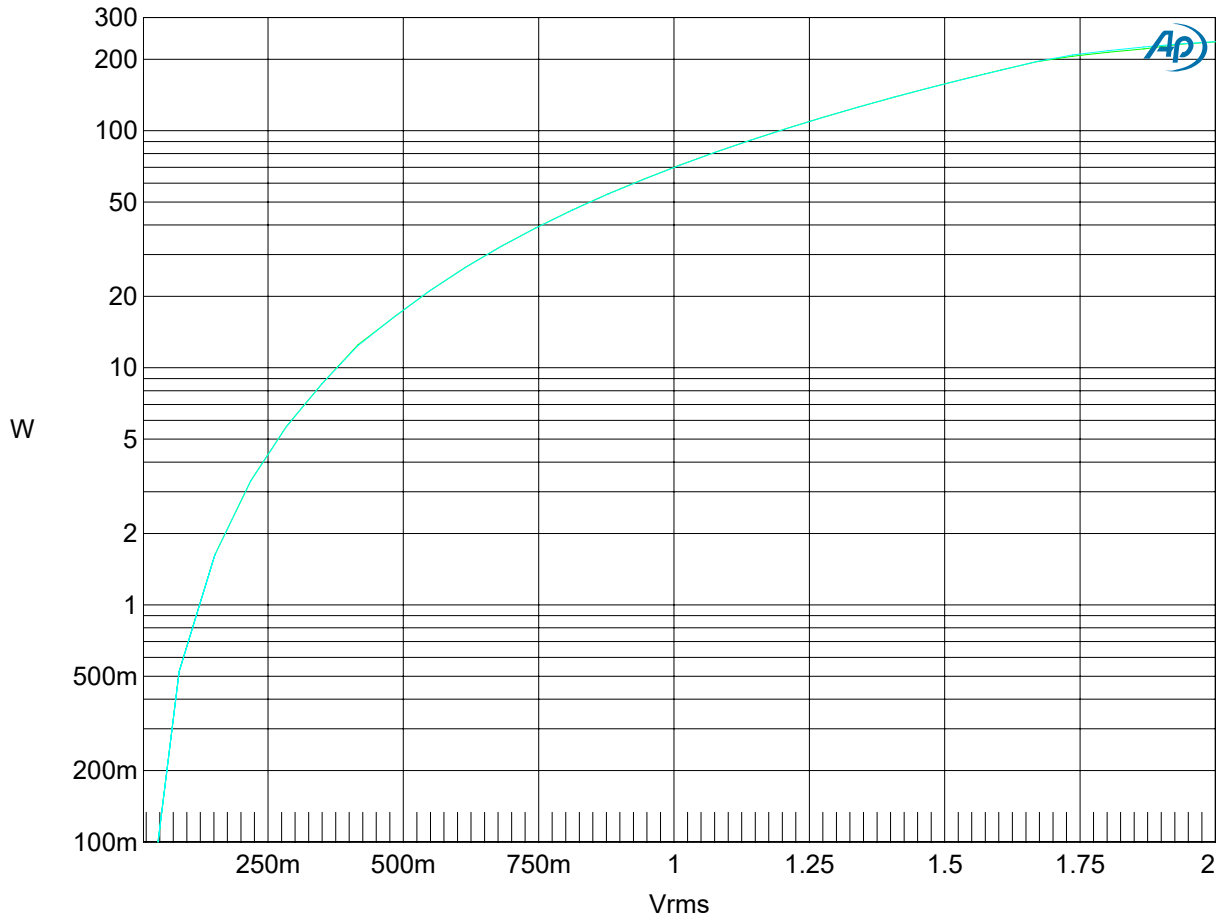

3 Water End Barns,
Eversholt, MK17 9EA,
United Kingdom
+44 (0) 1525 280907
www.tibo-audio.com

Audio Precision TIBO PA-150 Power Amplifier 01/12/19 21:49:15
INPUT SENSITIVITY VS OUTPUT WATTS

Sweep	Trace	Color	Line Style	Thick	Data	Axis	Comment
1	1	Cyan	Solid	1	Anlr.Level A	Left	L
2	1	Green	Solid	1	Anlr.Level A	Left	R