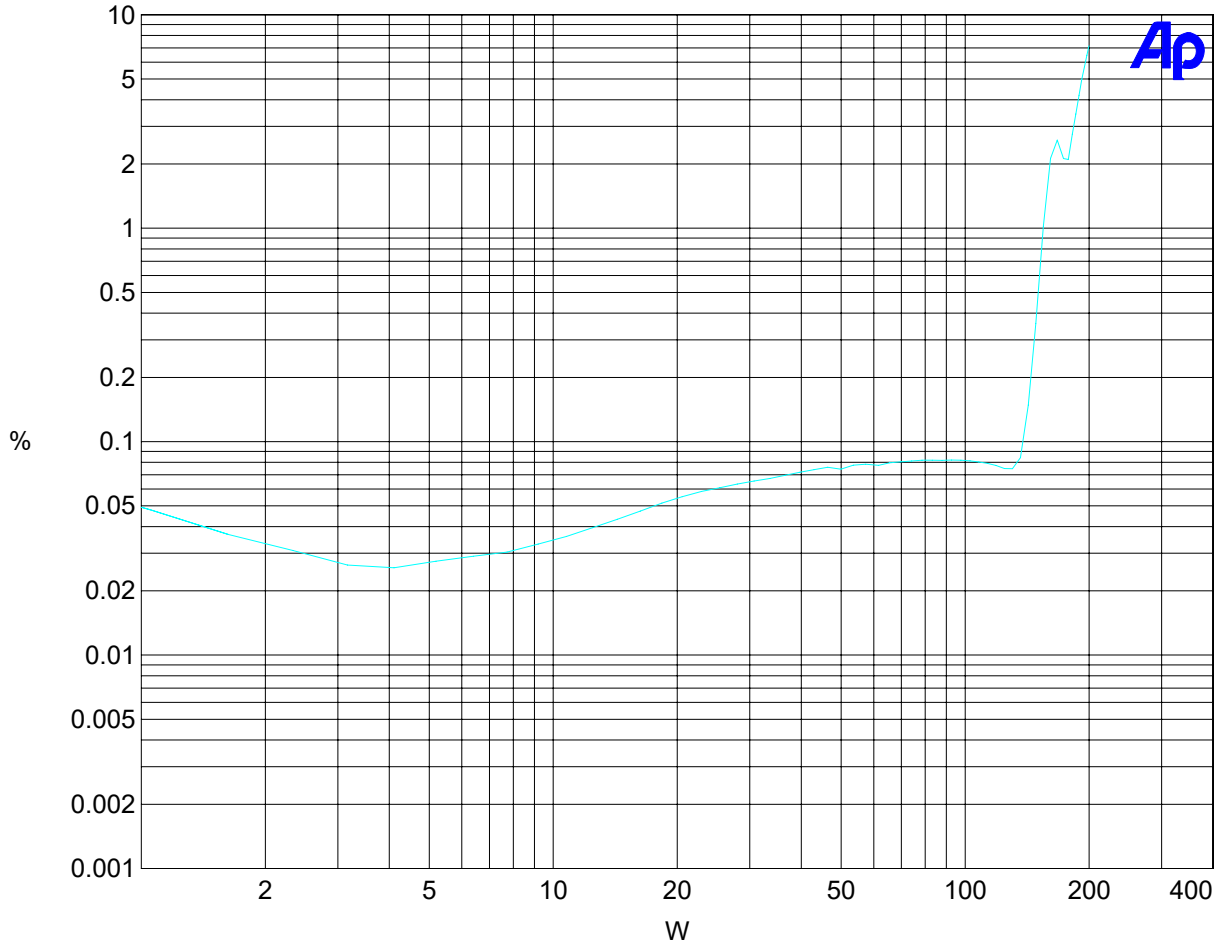

3 Water End Barns,
Eversholt, MK17 9EA,
United Kingdom
+44 (0) 1525 280907
www.tibo-audio.com

Audio Precision

TIBO PA-150 Power Amplifier
THD+N

11/12/19 08:58:37

Sweep	Trace	Color	Line Style	Thick	Data	Axis	Comment
1	1	Cyan	Solid	1	Anlr.THd+N Ratio	Left	

PA150 THD+N--2.at2