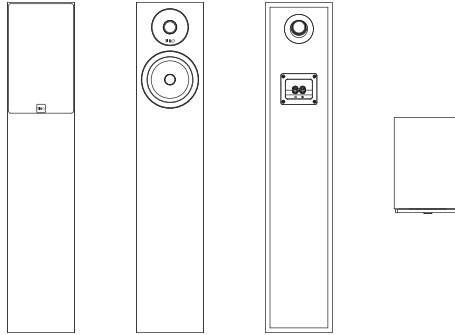

Harmony 8

5.25" / 135mm
Paper Cone

1" / 25mm
Soft Dome

200 Watts

87 dB

18.6 kg

D x W x H
245 x 173 x 850
mm

40Hz - 20KHz

4-8 Ohms