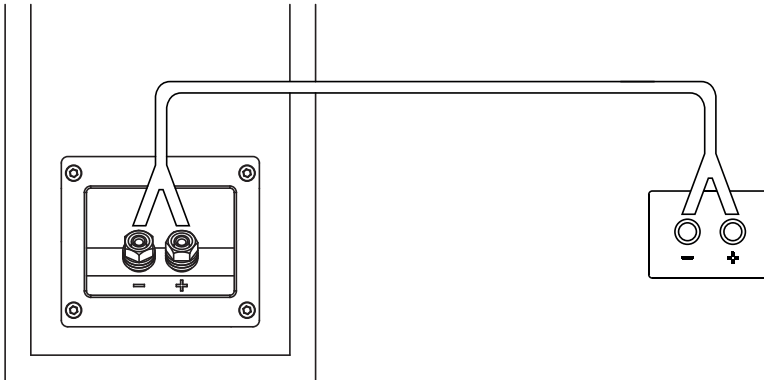

Spotify

In the box...

Harmony 2 / 4 / 8

- Speaker x 2
- Speaker grill x 2

Harmony 5 Pack

- Front speaker x 2
- Centre speaker x 1
- Rear speaker x 2

User manual x 1

Wiring the speakers

All Harmony speakers use screw terminals. Unscrew the terminal insert the bare end of the cable into the hole in the base of the terminal, tighten securely. Ensure positive + and negative - are matched with the amplifier / receiver.

Positioning loudspeakers

The listener should be as far from the loudspeaker as they are from each other. The speaker should ideally be positioned so the treble units (tweeter) are roughly at ear level to the seated listener.