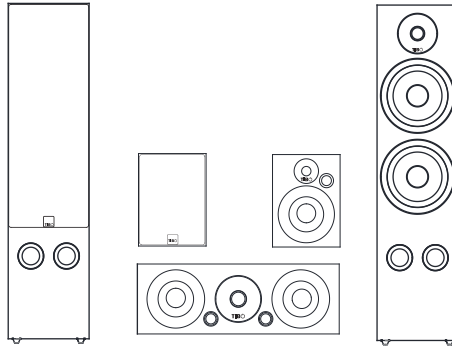

Harmony 5-pack

6.5" / 165mm
Paper Cone

1" / 25mm
Soft Dome

500 Watts

88 dB

28.6 kg

D x W x H
490 x 320 x 1170
mm

40Hz - 20KHz

4-8 Ohms