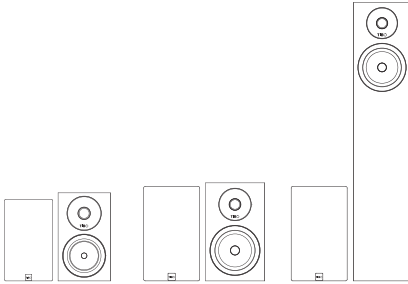

Spotify

In the box...

Harmony 2 / 4 / 8

- Speaker x 2
- Speaker grill x 2

Harmony 5 Pack

- Front speaker x 2
- Centre speaker x 1
- Rear speaker x 2

User manual x 1

Wiring the speakers

All Harmony speakers use screw terminals. Unscrew the terminal insert the bare end of the cable into the hole in the base of the terminal, tighten securely. Ensure positive + and negative - are matched with the amplifier / receiver.