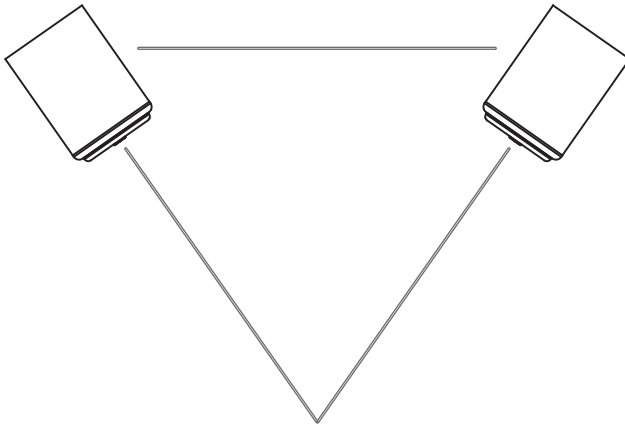

Positioning loudspeakers

The listener should be as far from the loudspeaker as they are from each other. The speaker should ideally be positioned so the treble units (tweeter) are roughly at ear level to the seated listener.

As personal taste plays a large role, experiment with different configurations using a wide range of music, before finalising the position of your loudspeakers.

Harmony 2/4/8